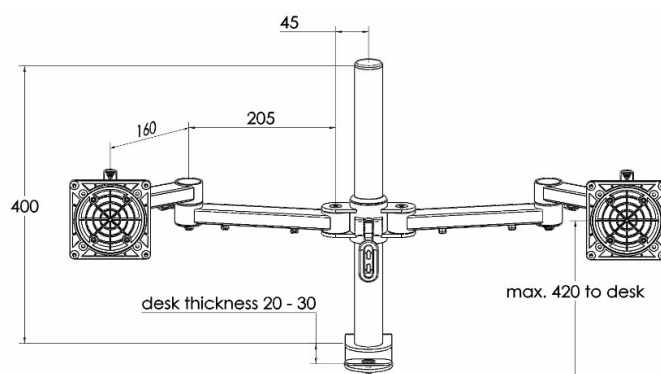

XSTREAM post mount 2 x dual beam arms with baby c clamp

Product Specification

Product code	XSTREAM2PMCOMB03B - black
Weight capacity	10kg per arm
Max screen width	2 x 30"
VESA	75mm & 100mm VESA compliant
Movement	Height adjustment, tilt, swivel, rotation and reach
Height adjustment	Max height adjustment 420mm from desk top
Fixings	Supplied with baby c clamp

Additional Information

2 x dual beam arms with manual height adjustment

Additional +/- 70mm available with ratchet mechanism

Lockable quick release VESA function

Silver – XSTREAM2PMCOMB03S - RAL code 9006

White – XSTREAM2PMCOMB03W - RAL code 9010

Black – XSTREAM2PMCOMB03B - RAL code 9005

Ergo
01235 773373
www.ergo ltd.co.uk
sales@ergo ltd.co.uk

Monitor Size Movement

27" Screen

a. Having a partition/obstacle behind the monitor arm