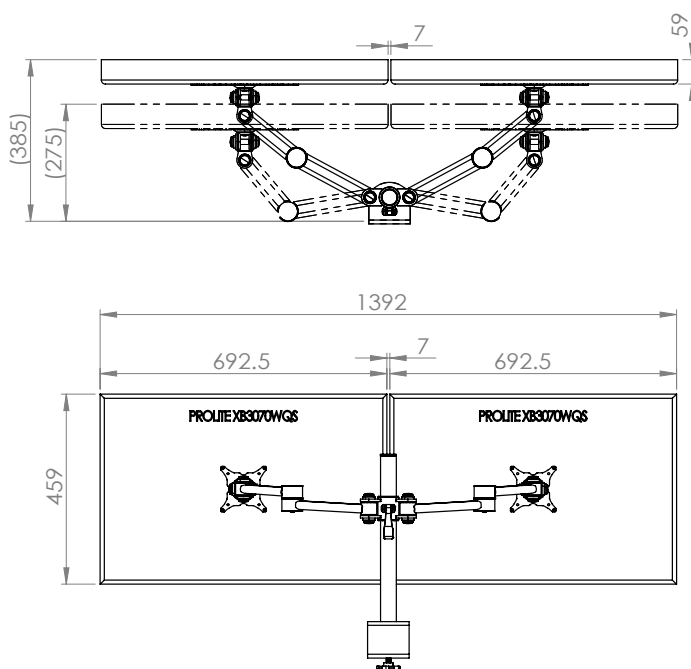

XSTREAM post mount 2 x dual beam arms with baby c clamp

Product Specification

Product code	XSTREAM2PMCOMB03B - black
Weight capacity	10kg per arm
Max screen width	2 x 30"
VESA	75mm & 100mm VESA compliant
Movement	Height adjustment, tilt, swivel, rotation and reach
Height adjustment	Max height adjustment 420mm from desk top
Fixings	Supplied with baby c clamp

Additional Information

2 x dual beam arms with manual height adjustment

Additional +/- 70mm available with ratchet mechanism

Lockable quick release VESA function

Silver – XSTREAM2PMCOMB03S - RAL code 9006

White – XSTREAM2PMCOMB03W - RAL code 9010

Black – XSTREAM2PMCOMB03B - RAL code 9005

Ergo
01235 773373
www.ergo ltd.co.uk
sales@ergo ltd.co.uk

Monitor Size Movement

27" Screen

a. Having a partition/obstacle behind the monitor arm

b. no partition/obstacle behind the monitor arm

30" Screen

a. Having a partition/obstacle behind the monitor arm

b. no partition/obstacle behind the monitor arm