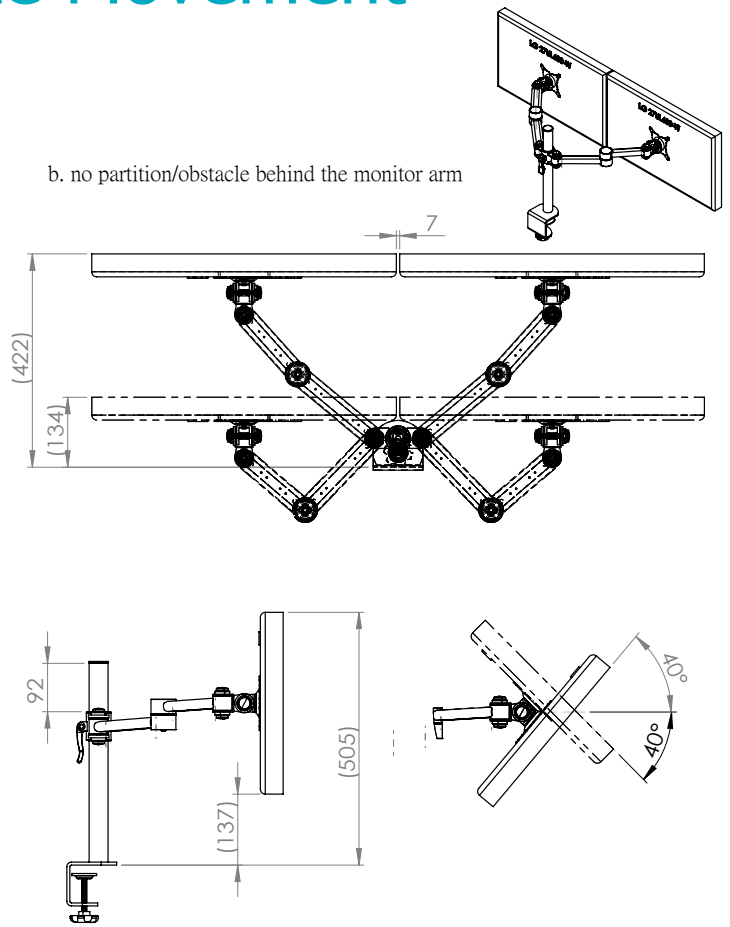

XSTREAM post mount 2 x dual beam arms with baby c clamp

Product Specification

Product code	XSTREAM2PMCOMB03B - black
Weight capacity	10kg per arm
Max screen width	2 x 30"
VESA	75mm & 100mm VESA compliant
Movement	Height adjustment, tilt, swivel, rotation and reach
Height adjustment	Max height adjustment 420mm from desk top
Fixings	Supplied with baby c clamp

Additional Information

2 x dual beam arms with manual height adjustment

Additional +/- 70mm available with ratchet mechanism

Lockable quick release VESA function

Silver – XSTREAM2PMCOMB03S - RAL code 9006

White – XSTREAM2PMCOMB03W - RAL code 9010

Black – XSTREAM2PMCOMB03B - RAL code 9005

Ergo
01235 773373
www.ergo ltd.co.uk
sales@ergo ltd.co.uk

Monitor Size Movement

27" Screen

a. Having a partition/obstacle behind the monitor arm

b. no partition/obstacle behind the monitor arm

30" Screen

a. Having a partition/obstacle behind the monitor arm

b. no partition/obstacle behind the monitor arm