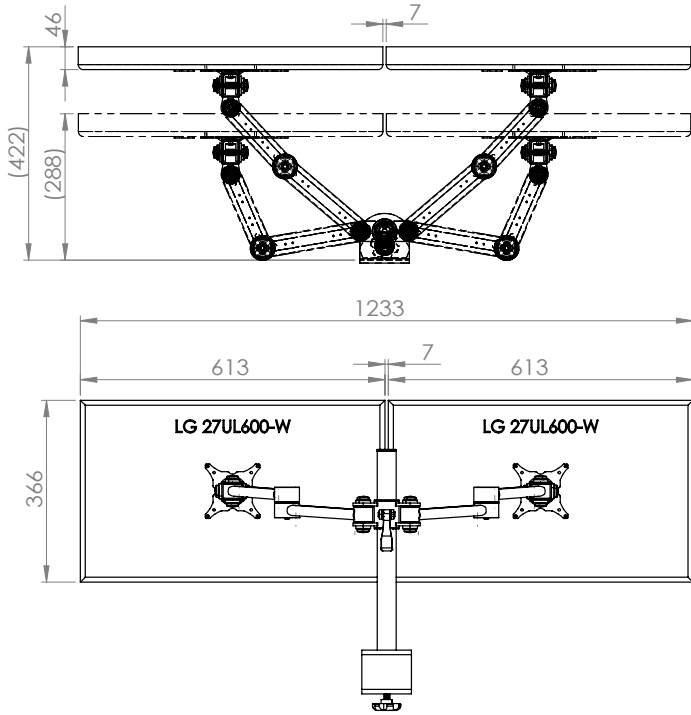

XSTREAM post mount 2 x dual beam arms with baby c clamp

Product Specification

Product code	XSTREAM2PMCOMB03B - black
Weight capacity	10kg per arm
Max screen width	2 x 30"
VESA	75mm & 100mm VESA compliant
Movement	Height adjustment, tilt, swivel, rotation and reach
Height adjustment	Max height adjustment 420mm from desk top
Fixings	Supplied with baby c clamp

Additional Information

2 x dual beam arms with manual height adjustment

Additional +/- 70mm available with ratchet mechanism

Lockable quick release VESA function

Silver – XSTREAM2PMCOMB03S - RAL code 9006

White – XSTREAM2PMCOMB03W - RAL code 9010

Black – XSTREAM2PMCOMB03B - RAL code 9005

Ergo
01235 773373
www.ergo ltd.co.uk
sales@ergo ltd.co.uk

Monitor Size Movement

27" Screen

a. Having a partition/obstacle behind the monitor arm

b. no partition/obstacle behind the monitor arm

30" Screen

a. Having a partition/obstacle behind the monitor arm

b. no partition/obstacle behind the monitor arm